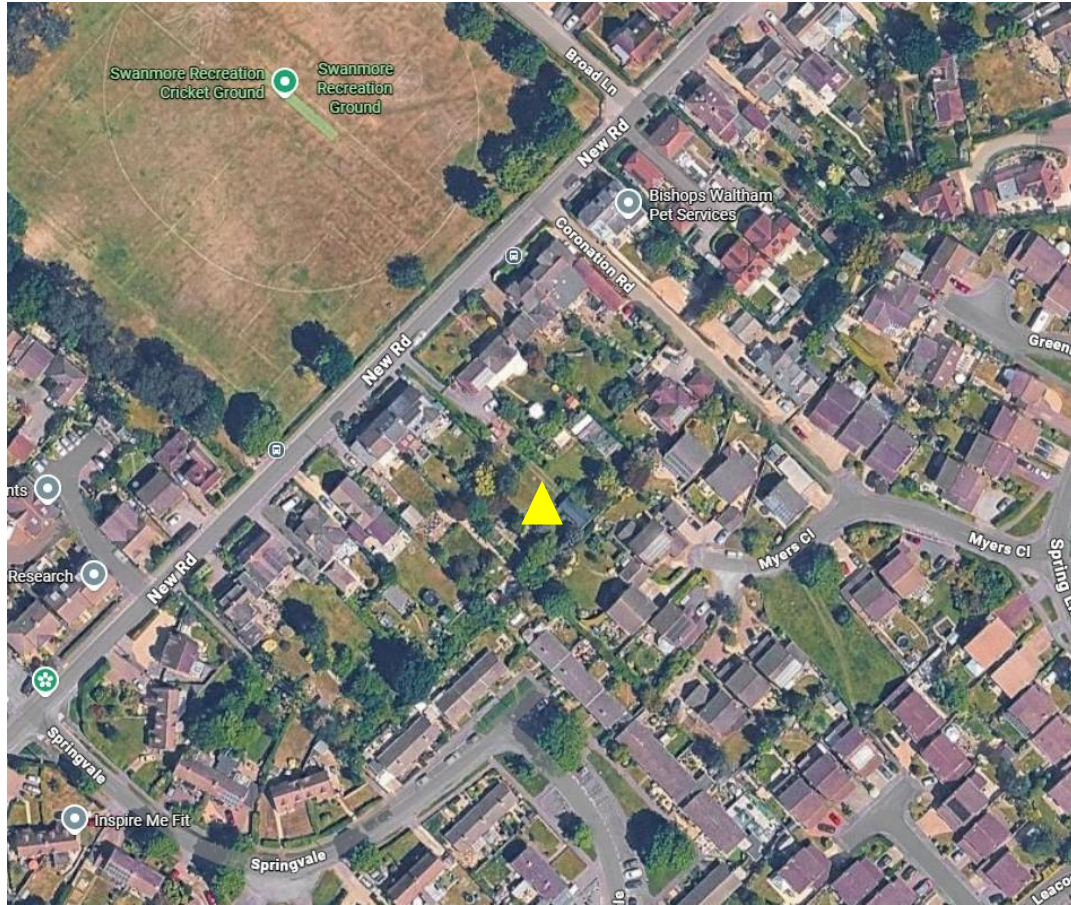

**25/01431/OUT- Dene Cottage,
New Road, Swanmore,
Southampton, Hampshire, SO32
2PF**

Outline permission for Proposed new 4 bedroom self-build house and garage within the rear garden of Dene Cottage.

Location Plan

Proposed Site Plan

Aerial Photograph

View looking southeast towards proposed site

View towards southeastern boundary

Views from and towards the northeast

Views looking northwest and southwest

CONCLUSION

Recommendation: PERMIT