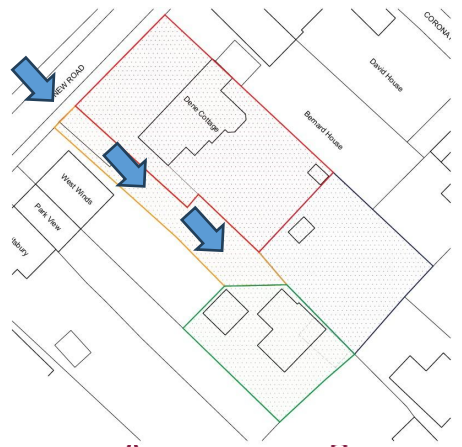

**25/01431/OUT- Dene Cottage,
New Road, Swanmore,
Southampton, Hampshire, SO32
2PF**

Outline permission for Proposed new 4 bedroom self-build house and garage within the rear garden of Dene Cottage.

Location Plan

Proposed Site Plan

Aerial Photograph

View looking southeast towards proposed site

View towards southeastern boundary

Views from and towards the northeast

Views looking northwest and southwest

CONCLUSION

Recommendation: PERMIT