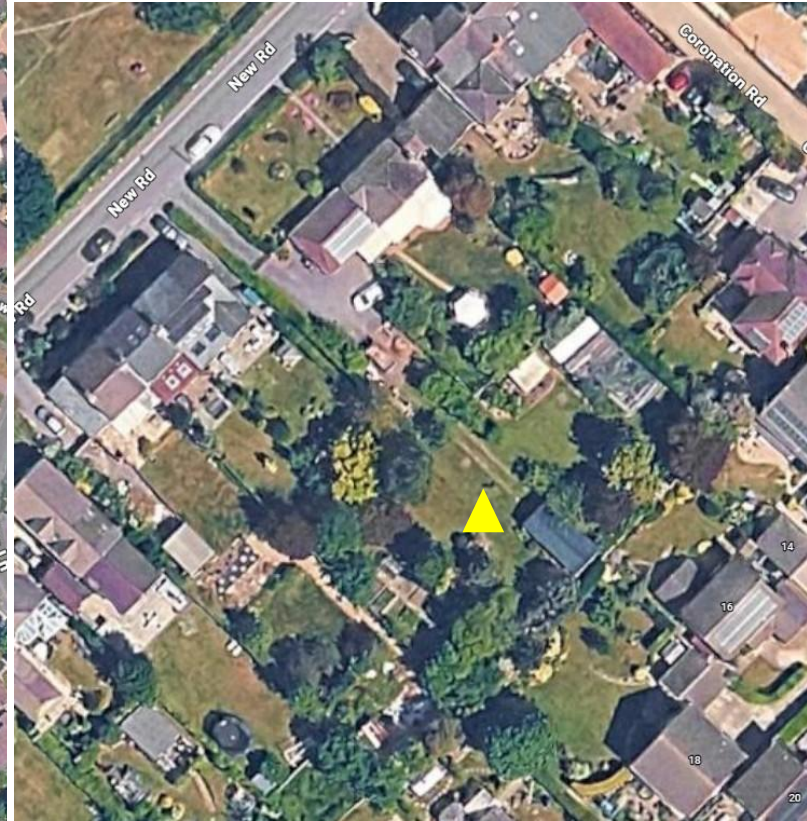

**25/01431/OUT- Dene Cottage,
New Road, Swanmore,
Southampton, Hampshire, SO32
2PF**

Outline permission for Proposed new 4 bedroom self-build house and garage within the rear garden of Dene Cottage.

Location Plan

Proposed Site Plan

Aerial Photograph

View looking southeast towards proposed site

View towards southeastern boundary

Views from and towards the northeast

Views looking northwest and southwest

CONCLUSION

Recommendation: PERMIT