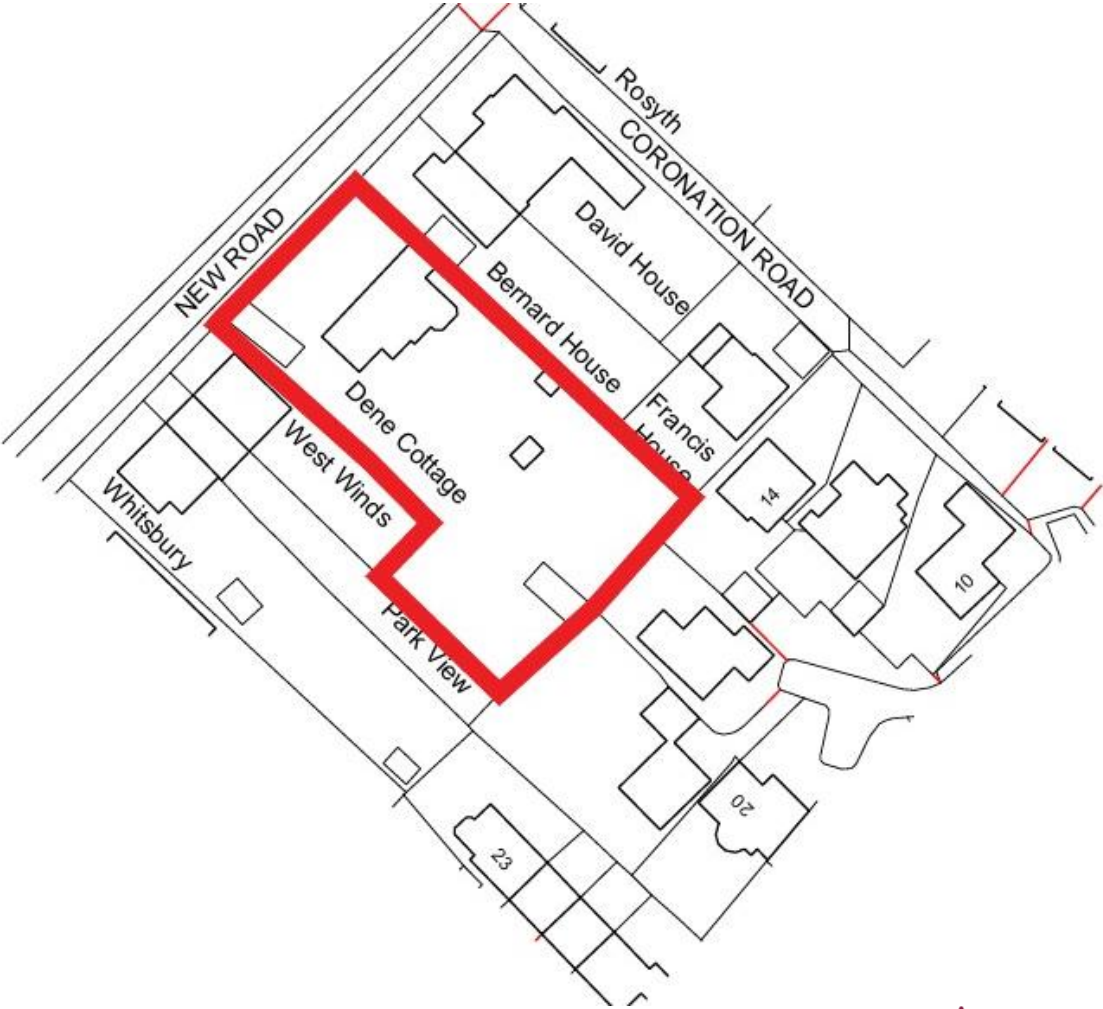

**25/01431/OUT- Dene Cottage,
New Road, Swanmore,
Southampton, Hampshire, SO32
2PF**

Outline permission for Proposed new 4 bedroom self-build house and garage within the rear garden of Dene Cottage.

Location Plan

Proposed Site Plan

Aerial Photograph

View looking southeast towards proposed site

View towards southeastern boundary

Views from and towards the northeast

Views looking northwest and southwest

CONCLUSION

Recommendation: PERMIT